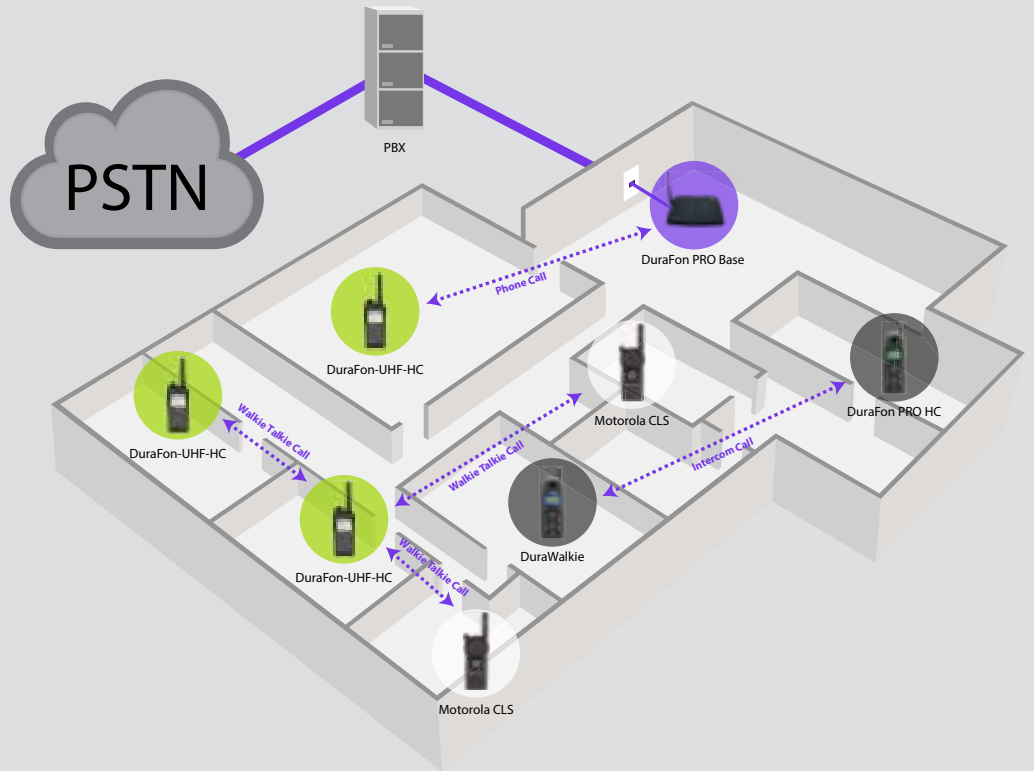

DuraFon-UHF-HC Application

DuraFon-UHF-HC Handset Features

Long-Range

250,000 sq. ft. of Retail / Warehouse Coverage
12 Floors in Building Penetration
3,000 Acres of Open Land Coverage

Durable

Tested to Withstand 4-Foot Drops, Over 50 Times onto Concrete Floors
IP55-Rated

Handset Features

Telephone
2-Way Radio (UHF Broadcast for Use with Motorola CLS / CLP)
2-Way Radio (Intercom / Broadcast for Use with DuraFon PRO)
User Handset Naming
Keypad Lock
Speakerphone
Caller ID
Call Waiting
Vibrate Mode
Line Select
2.5 mm Headset Jack

Handset Features continued

Call Logs – Dialed & Received
Redial
Speed Dial
Call Hold
Call Transfer
Wireless PBX Function Sharing
Silent Ring
Mute
900 MHz, DSS, Frequency Hopping
Selectable Handset Grouping (7 groups)
User Programmable PBX Functions
Phone Book Supports 90 Entries
Intercom (Handset-to-Handset), No Group Chatter
PTT Broadcast (One-to-Many)

Battery & Charger

Li-Ion Technology
6-Hours of Talk Time
50-Hours of Stand-By Time
Handset & Spare Battery Charging Slots
4-Hour Recharge Time
Battery Hot-Swap While Call is On-Hold

Optional Equipment

DuraPouch Phone Case

DuraFon-UHF-HC Handset Value

No Monthly Bill (like Cellular)
No Per Minute Charges (like Cellular)
No Contracts (like Cellular)
No Extensive Infrastructure Installation (like Wireless Networking, Wi-Fi Phones)
No Wi-Fi Resource Demands

Manufacturer's Part Numbers

DuraFon-UHF-HC
UPC: 6 55216 00797 0